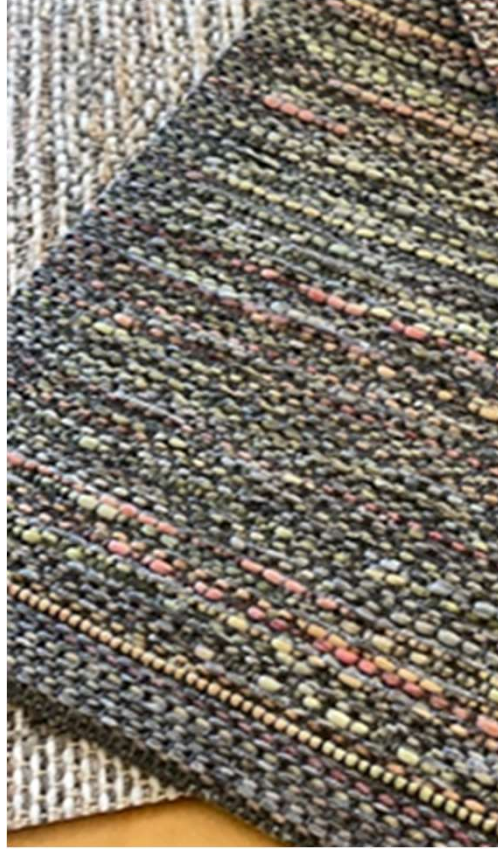

BRIZA

Product fact sheet

Brafab

BRIZA

Add outdoor rugs to your patio. It is an optimal way to change the environment.

Briza carpet has a sober, modern look and the whole carpet signals an "outdoor environment"

The rug is flat-woven and has a smooth, dense structure.

Briza comes in two stylish mixed colors with a beige or anthracite base and has a specially woven city edge, which further contributes to the rug's durability.

HIGHLIGHTS

- Briza come in 2 sizes 200x 290 cm and 240x340 cm
- Made of 70% polypropylene yarn and 30% polyester.
- UV-stabilized, yarn, does not shed and is "stain-resistant" and very durable.
- The carpet dries up easily because it absorbs very little moisture.
- Easy to clean - vacuum or rinse with lukewarm water and let it dry!